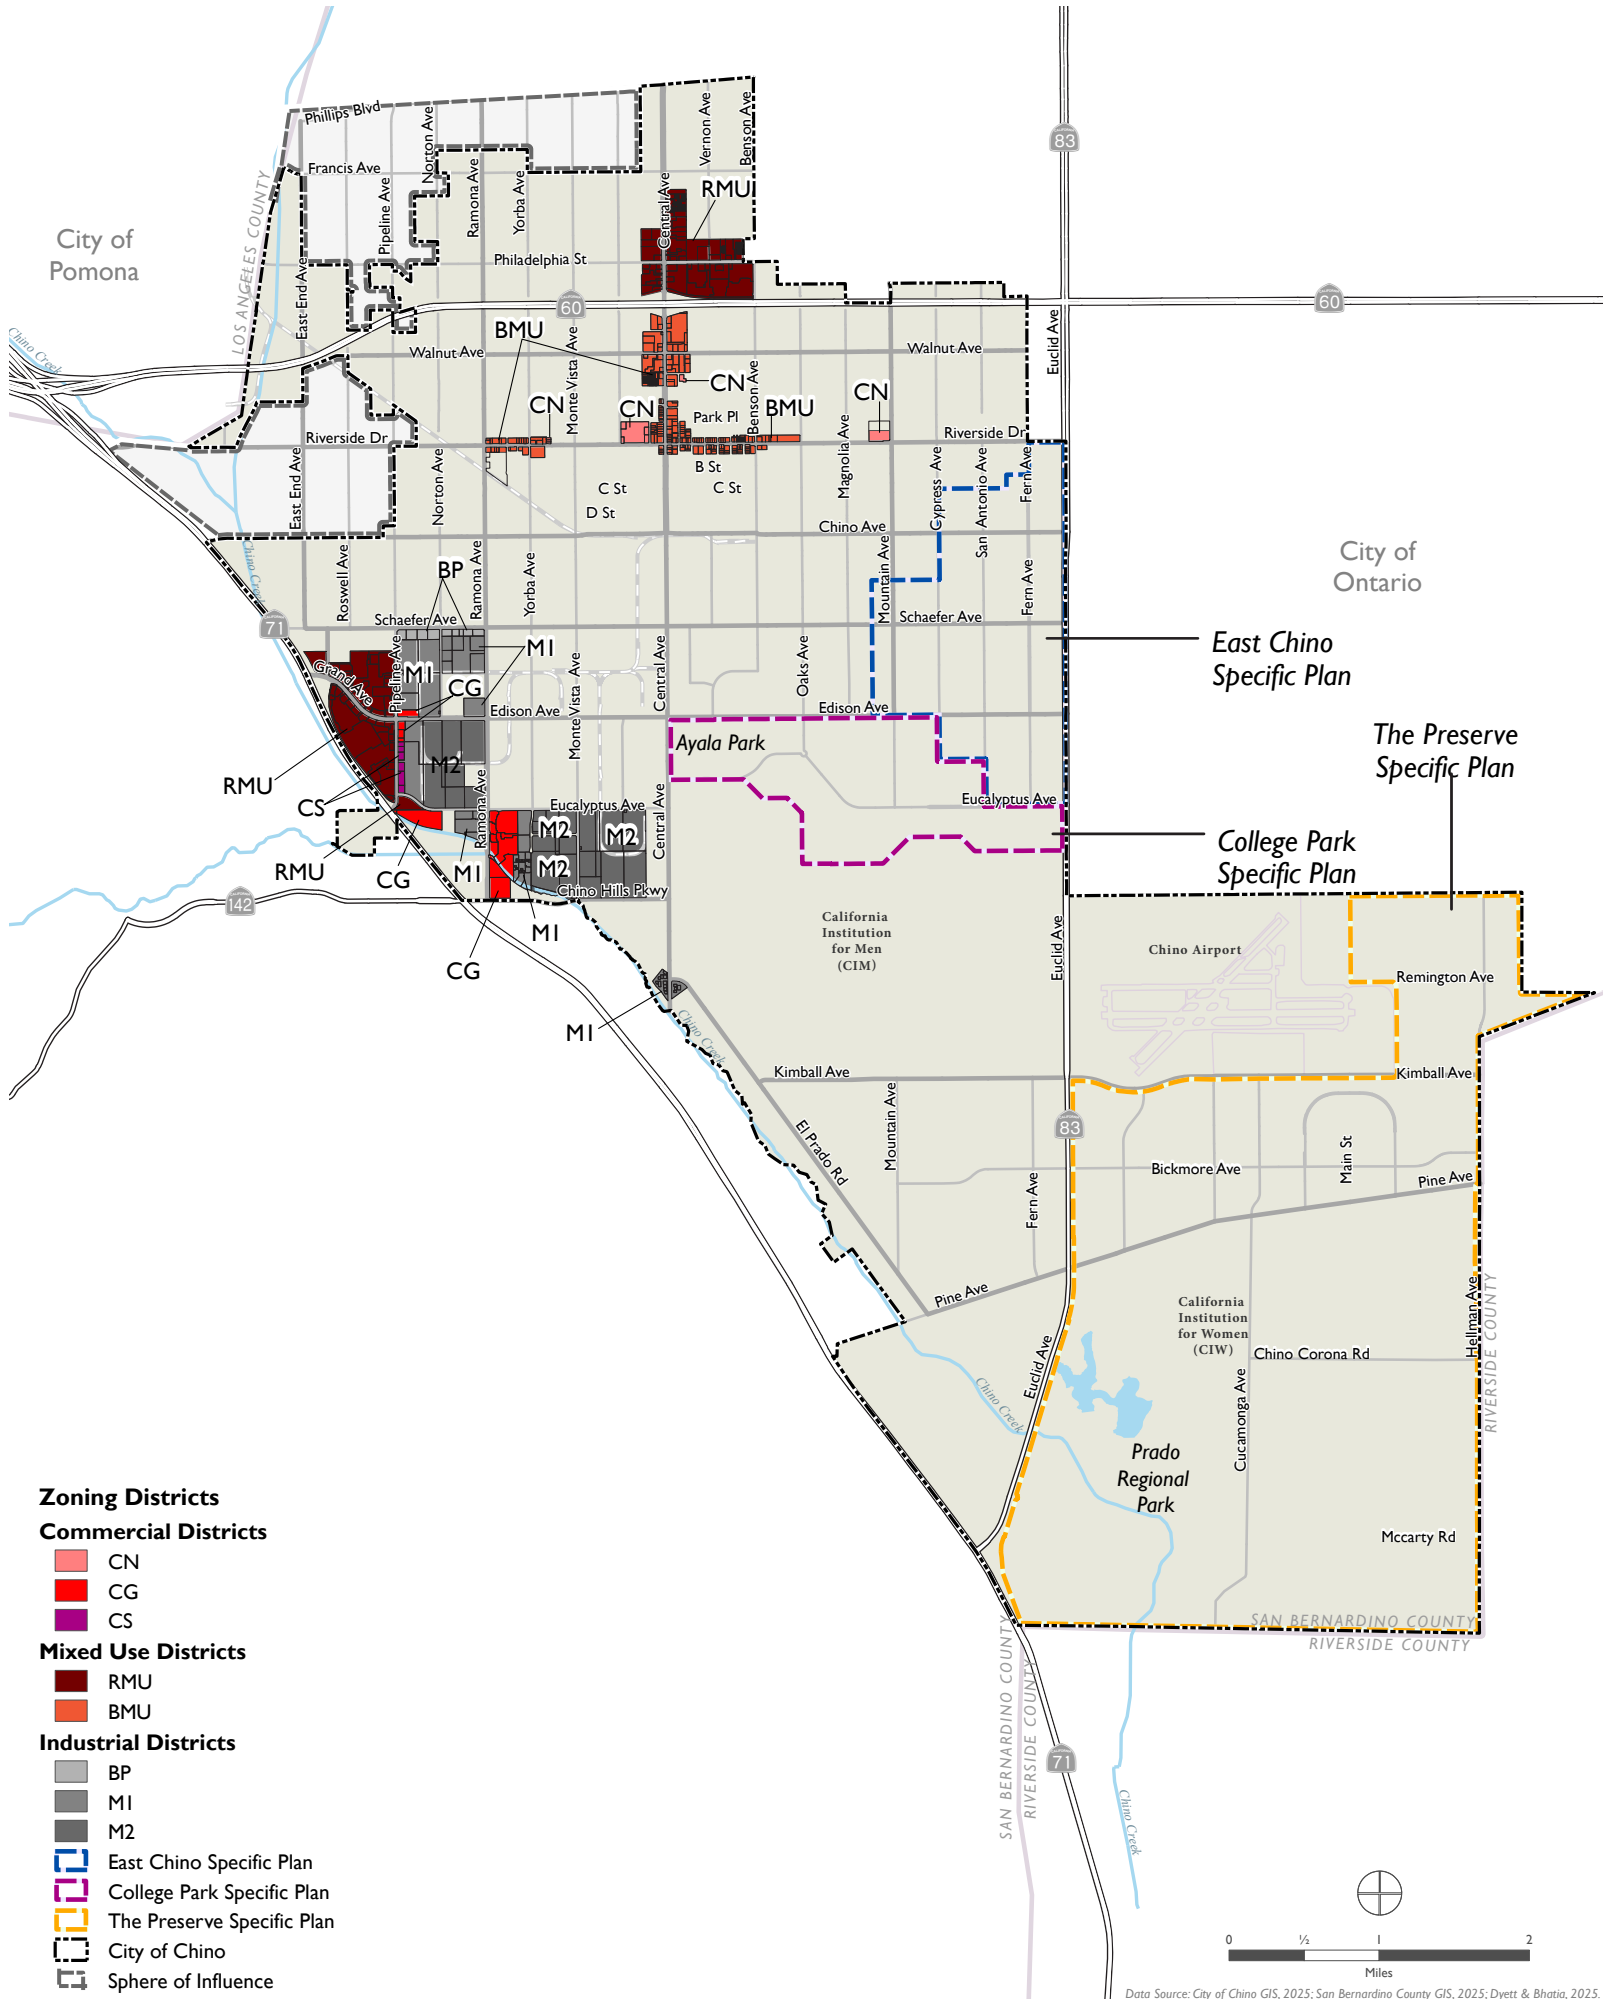

Proposed Zoning Change Areas

Zoning Districts

Commercial Districts

- CN
- CG
- CS

Mixed Use Districts

- RMU
- BMU

Industrial Districts

- BP
- M1
- M2

- East Chino Specific Plan
- College Park Specific Plan
- The Preserve Specific Plan
- City of Chino
- Sphere of Influence

East Chino Specific Plan

The Preserve Specific Plan

College Park Specific Plan

Chino Airport

Bickmore Ave

California Institution for Women (CIW)

Prado Regional Park