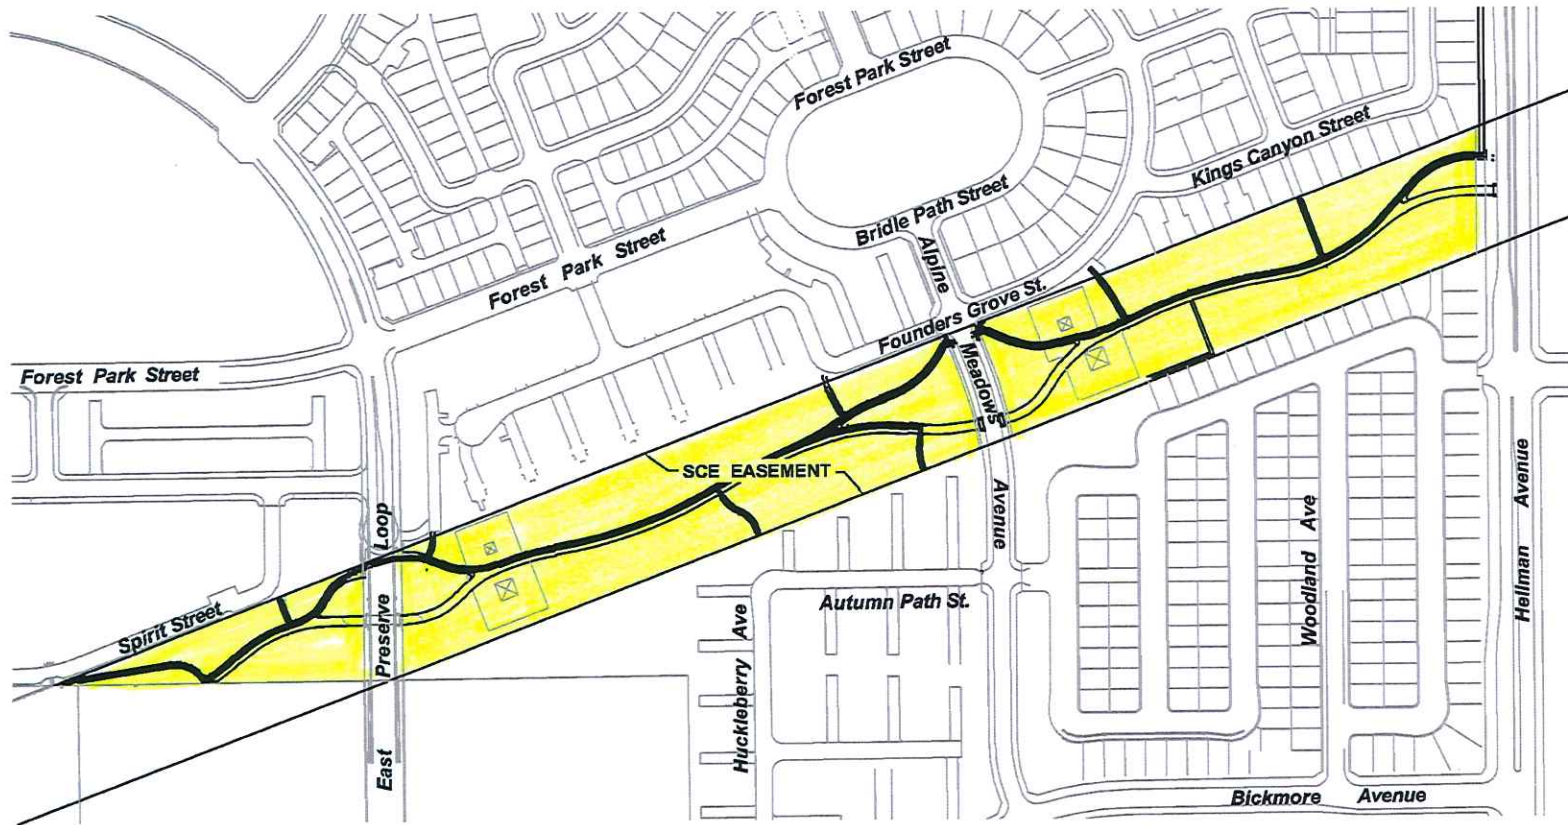

Exhibit A-1 SCE Trail - West

LDKING
Engineers/Surveyors

975 N Haven Avenue
Suite 200
Ontario, California 91764
Phone: (909) 945-0526
Fax: (909) 945-0529

Exhibit A-2 SCE Trail - East

LDKING
Engineers/Surveyors