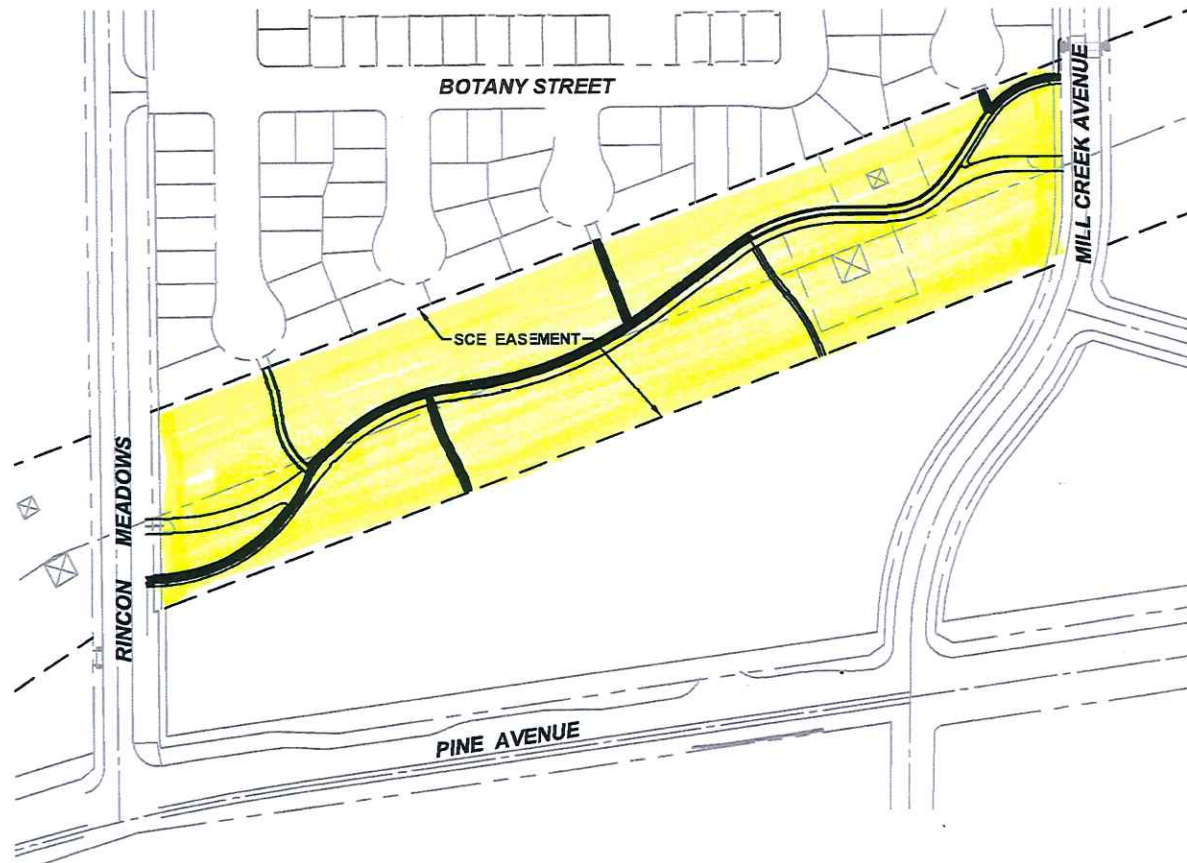

Exhibit A-1 SCE Trail - West

LDKING
Engineers/Surveyors

975 N Haven Avenue
Suite 200
Ontario, California 91764
Phone: (909) 945-0526
Fax: (909) 945-0529

Exhibit A-2 SCE Trail - East

LDKING
Engineers/Surveyors